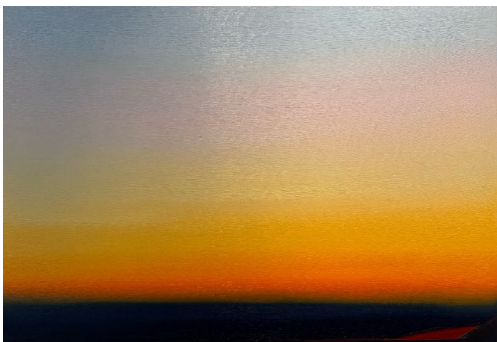

Sunset, 90 x 130 cm oil on canvas, 6'000 EUR